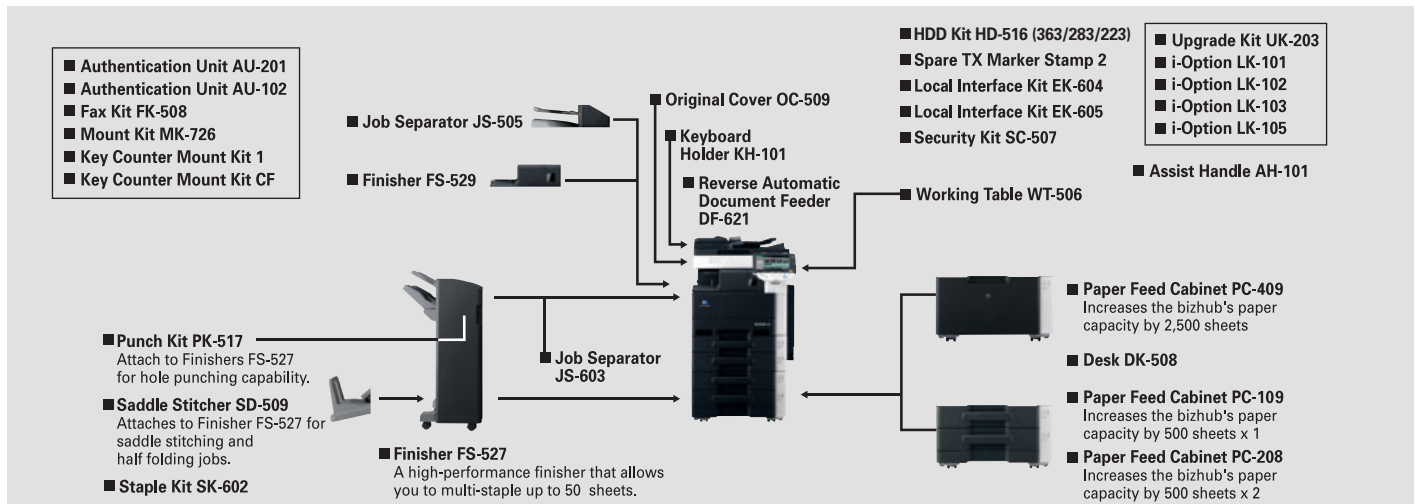

¹S: Short edge feed ☐

Printer Specifications (Standard)

Type	Embedded	
CPU	MPC8533E (667MHz)	
Memory	Shared with the copier	
Print Speed	Same as Copy Speed (when using the same original)	
HDD	250GB (Shared with the copier)	
Print Resolution	1,800dpi equiv. x 600dpi	
PDL	PCL5e/c, PCL XL, PostScript 3	
Protocol	TCP/IP, IPX/SPX (NDS support), SMB (Net BEUI), LPD, IPP1.1, SNMP, HTTP	
Support OS	Windows 2000 SP3/XP/XP 64bit/Vista/Vista 64bit/Win7 Server2003/Server2003 64bit/Server2008/Server2008 64bit Mac OS 9.2 (PPD)/X 10.2,3,4,5/10.4,5 Intel, Linux	
Fonts	PCL	80 European fonts
	PS	137 European Type1 fonts
Interface	10BASE-T/100BASE-TX/1000BASE-T	

System Options

Some products are not available in some areas.

Product appearance, configuration and/or specifications are subject to change without notice.

The Konica Minolta logo and the symbol mark, and "The essentials of imaging" are registered trademarks or trademarks of KONICA MINOLTA HOLDINGS, INC.

bizhub, bizhub PRESS, magicolor, PagePro, PageScope, Simitri and S.E.A.D. are registered trademarks or trademarks of KONICA MINOLTA BUSINESS TECHNOLOGIES, INC.

All other Konica Minolta brand and product names are registered trademarks or trademarks of KONICA MINOLTA BUSINESS TECHNOLOGIES, INC.

Windows is a registered trademark of Microsoft Corporation in the United States and other countries.

Adobe and PostScript are registered trademarks or trademarks of Adobe Systems Incorporated.

All other brand and product names are registered trademarks or trademarks of their respective owners.

Ecology & Environment

KONICA MINOLTA products are designed with the environment in mind.

- Energy Star
- Blue Angel Mark (BAM)
- RoHS Compliance
- WEEE Compliance
- Eco-friendly Toners
- Production at ISO Certified Factories

ISO15408 (EAL Level 3) Certification

These products comply with the security requirements of ISO15408 (EAL Level 3).

Requirements for safe use

- Please read and follow the instruction manual to ensure safe operation.
- Only operate using appropriate power supply and voltage.
- Connecting the earth wire to an inappropriate place may cause explosion or electric shock. Please connect accordingly (Taiwan and the Philippines only).

KONICA MINOLTA BUSINESS TECHNOLOGIES, INC.

1-6-1 Marunouchi Chiyoda-ku, Tokyo, Japan
<http://www.biz.konicaminolta.com>

PRINTED WITH SOY INK. This catalogue was printed using soy ink.

9251-3190-11 Printed in Japan