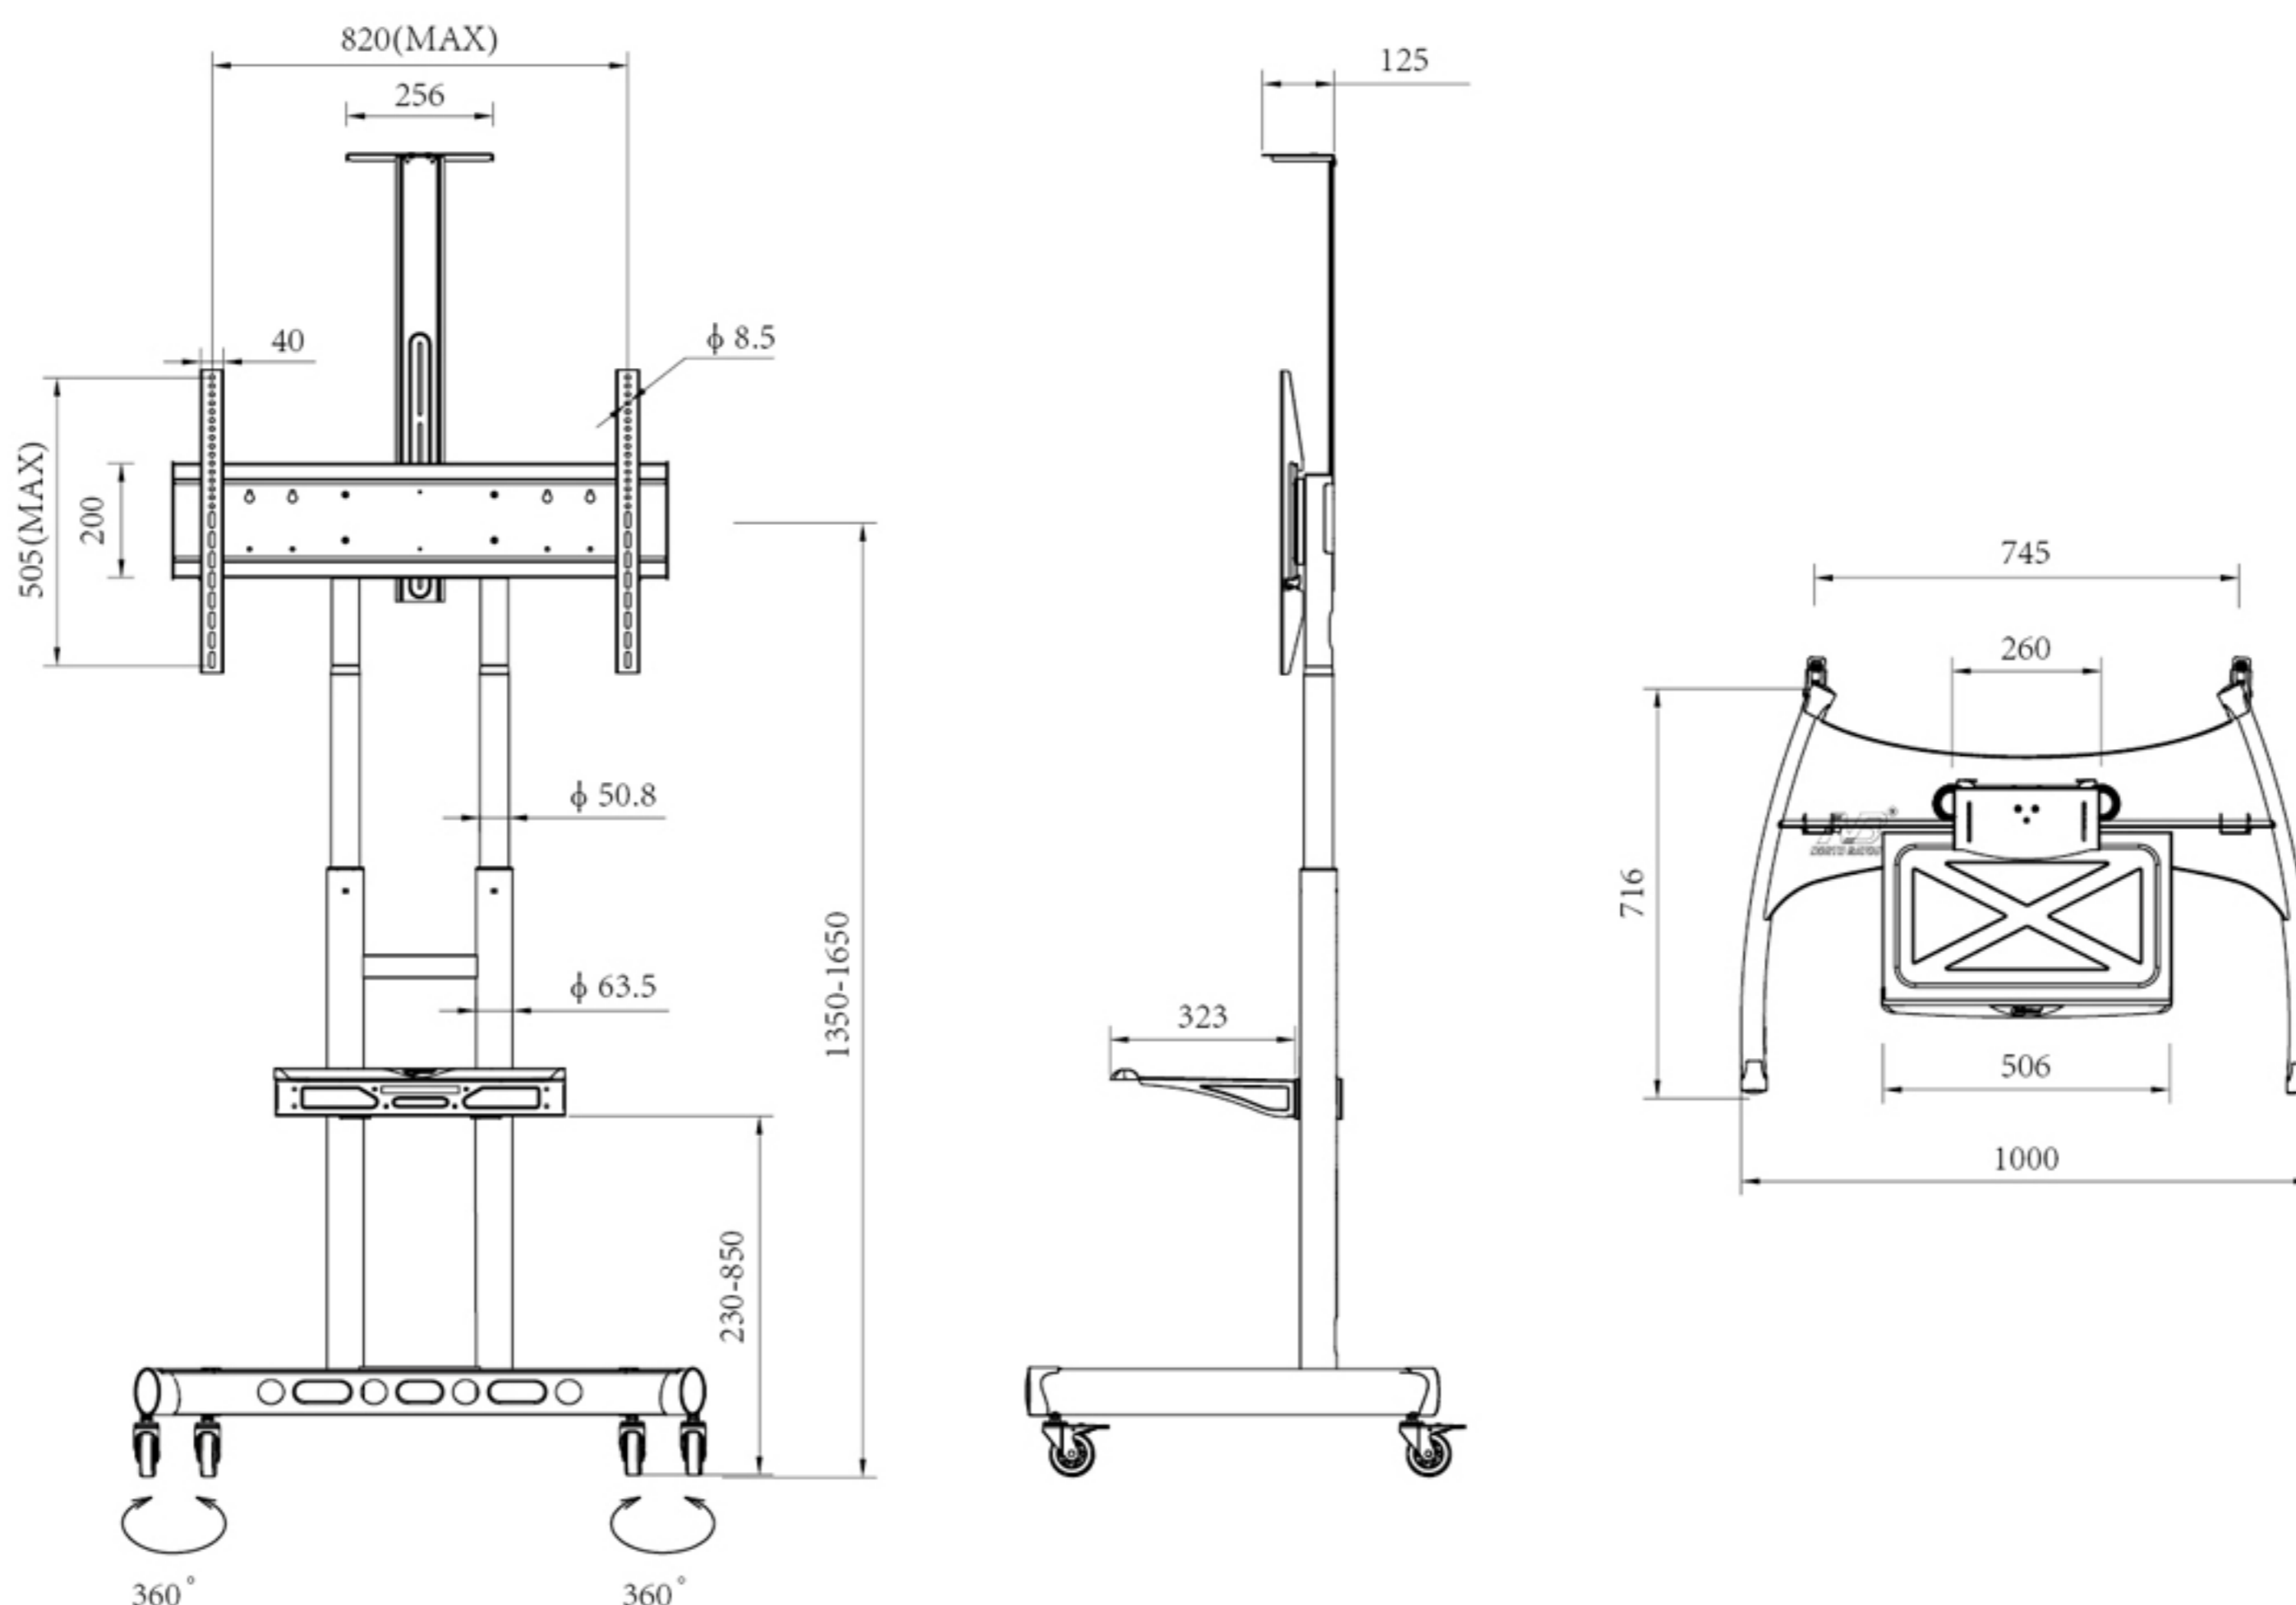

Ergonomics Interactive Mobile Cart

AVA1800-70-1P

Model	AVA1800-70-1P	Color	Black / White	Carton size	106.5x81.2x20 cm
Screen Size	55-80"	Upright distance	300 mm	Carton pack	1
Capacity	90.9 kg	Height adjustment	1350-1650 mm	Carton gross weight	36.33 kg
Material built	SPCC Seamless tube	Shelf dimension	506-323 mm	Palletized quantity	15
Tilt angles	0°	VESA range	200 × 200-800 × 500 mm	20 GP quantity	154
Base structure	Modular			40 HQ quantity	364

Unit: mm