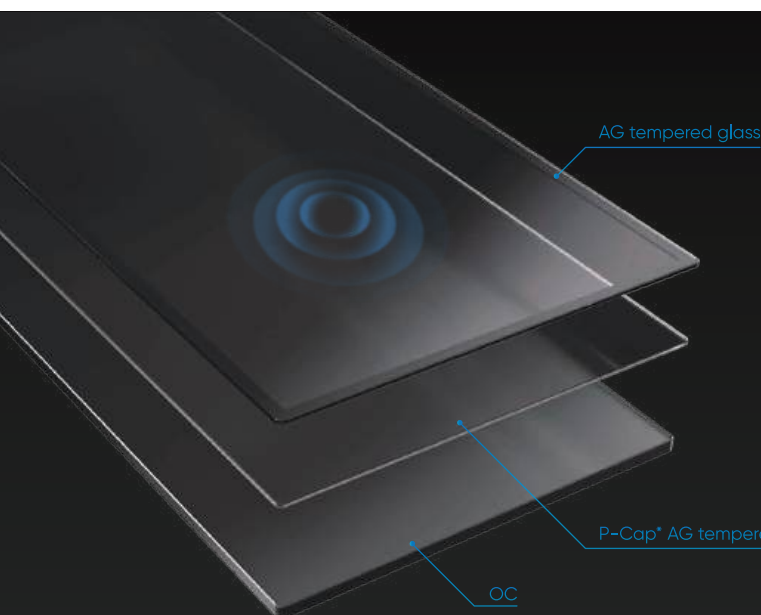

Stunning 4K Clarity 500 Nits Brightness

The Floor-Standing Series features 500 nits brightness, 4K ultra HD*, 25% haze, 178° FOV, and wide color gamut, delivering exceptional visual performance.

* Resolution: 3840 × 2160

4K