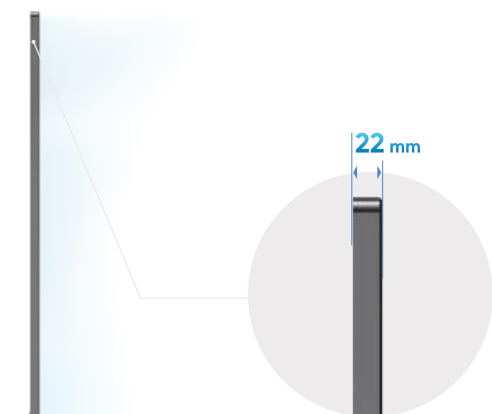

# Digital Signage

See the Real, Feel the Impact.

Superior Clarity  
and Wide View

Quick Installation,  
Easy-to-Use

Elegant Design  
with Sleek Look

Responsive Touchscreen  
(only for the Touch Model)

## Elegant Design

23mm three-sided even bezel design delivers a clean, minimalist aesthetic. Anodized, brushed, and diamond-cut finishing creates an oxidation-resistant product with superior visual appeal.

### Display

Screen Size	55 inch	
Resolution	2160 × 3840	
Active Display Area	1209.6 (H)mm × 680.4 (V) mm	
Pixel Pitch	0.315 (H) mm × 0.315 (V) mm	
Backlight	E-LED	
Viewing Angle	178°(H)/178°(V)	
Contrast Ratio	1200:1	
Brightness	500 cd/m <sup>2</sup>	
Color Depth	10 bit (8 bit + FRC)	
Response Time	8 ms	
Color Gamut	72% NTSC	
Reliability	7 × 24h	
Refresh Rate	60 Hz	
Haze	25%	
Display Ratio	9:16	
Panel Type	IPS	